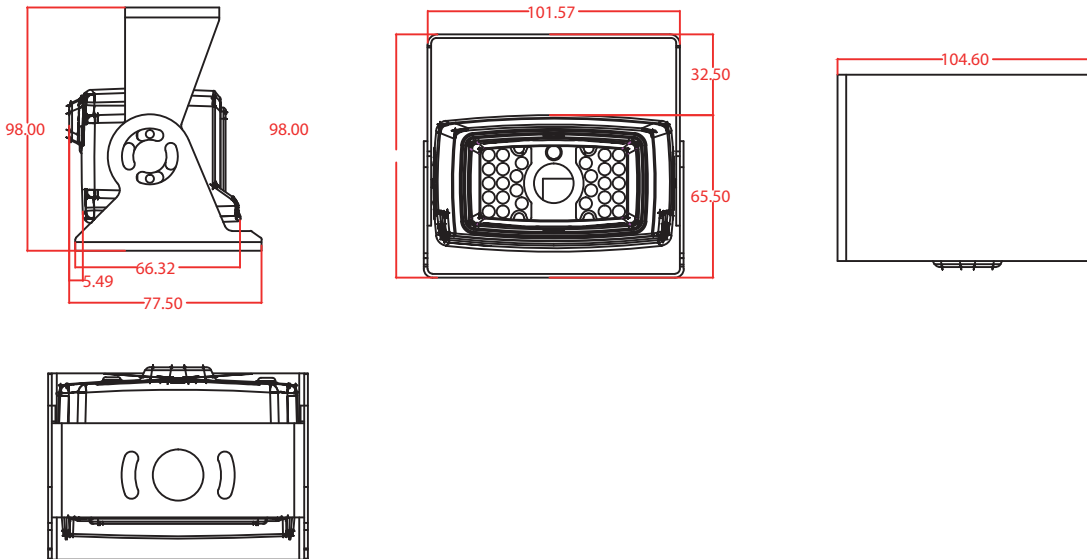

### Key features:

12 VDC  
~32VDC

Wide-viewing  
Angle

IP69K

10m IR  
Vision

- ✓ 1/3" colour lens
- ✓ 1280 x 720 resolution
- ✓ 120° wide-viewing angle
- ✓ IR night vision
- ✓ Wide adjustable sun visor
- ✓ DC12V~24V
- ✓ 78(L) x 98(H) x 102(W)mm

### Specifications:

Pixel	PAL: 1280(H) x 720(V)
Range	120°
IP	IP69K
Focal Length	F=2.8mm
Image	Mirror, without guide line
Plug	4Pin
Voltage	DC12V~24V

### Dimensions:

78(L) x 98(H) x 102(W)mm

**t** +44 (0) 1246 225 745  
**e** info@visiontrack.com  
**w** visiontrack.com  
**s** support.visiontrack.com