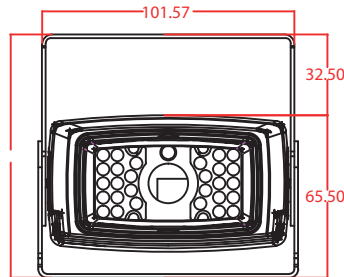

10m IR Night Vision

- ✓ 1/3" colour lens
- ✓ 700TVL resolution
- ✓ 120° wide-viewing angle
- ✓ IR night vision
- ✓ Wide adjustable sun visor
- ✓ DC12V~24V
- ✓ 78(L) x 98(H) x 102(W)mm

t +44 (0) 1246 225 745
e info@visiontrack.com
w visiontrack.com
s support.visiontrack.com

VT646

Specifications:

Pixel	700TVL
Range	120°
IP	IP69K
Focal Length	F=2.8mm
Image	Mirror, without guide line
Plug	4Pin
Voltage	DC12V~24V

Dimensions:

78(L) x 98(H) x 102(W)mm

t +44 (0) 1246 225 745
e info@visiontrack.com
w visiontrack.com
s support.visiontrack.com