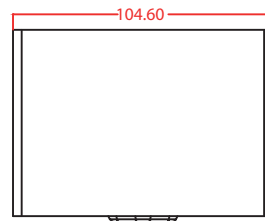

10m IR Night Vision

- ✓ 1/3" colour lens
- ✓ 700TVL resolution
- ✓ 120° wide-viewing angle
- ✓ IR night vision
- ✓ Wide adjustable sun visor
- ✓ DC12V~24V
- ✓ 78(L) x 98(H) x 102(W)mm

t +44 (0) 1246 225 745
e info@visiontrack.com
w visiontrack.com
s support.visiontrack.com

VT646

Specifications:

Pixel	700TVL
Range	120°
IP	IP69K
Focal Length	F=2.8mm
Image	Mirror, without guide line
Plug	4Pin
Voltage	DC12V~24V

Dimensions:

78(L) x 98(H) x 102(W)mm

t +44 (0) 1246 225 745
e info@visiontrack.com
w visiontrack.com
s support.visiontrack.com