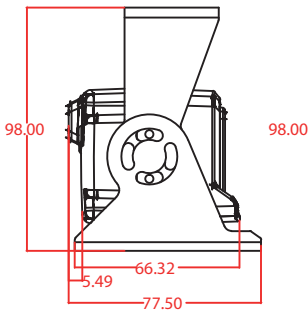

10m IR Night Vision

- ✓ 1/3" colour lens
- ✓ 700TVL resolution
- ✓ 120° wide-viewing angle
- ✓ IR night vision
- ✓ Wide adjustable sun visor
- ✓ DC12V~24V
- ✓ 78(L) x 98(H) x 102(W)mm

t +44 (0) 1246 225 745
e info@visiontrack.com
w visiontrack.com
s support.visiontrack.com

VT646

Specifications:

Pixel	700TVL
Range	120°
IP	IP69K
Focal Length	F=2.8mm
Image	Mirror, without guide line
Plug	4Pin
Voltage	DC12V~24V

Dimensions:

78(L) x 98(H) x 102(W)mm

t +44 (0) 1246 225 745
e info@visiontrack.com
w visiontrack.com
s support.visiontrack.com