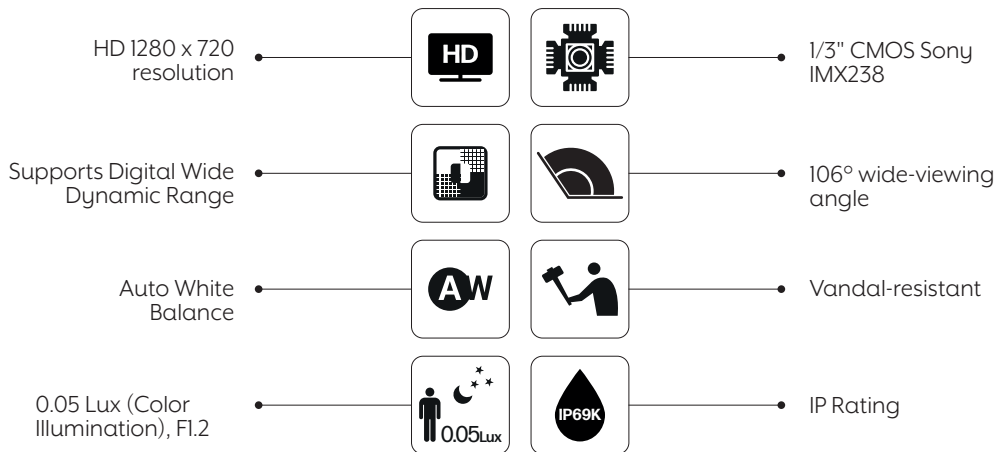

VT-C3-IPC

VT-C3-IPC

INTERNAL IP DOME CAMERA

IP HD 720p network dome camera with super-wide dynamic range (WDR) featuring crystal clear images.

Key features:

t +44 (0) 1246 225 745
e info@visiontrack.com
w visiontrack.com
s support.visiontrack.com

VT-C3-IPC

Specifications:

Sensor	1/3" CMOS Sony IMX238
Resolution	1280(H) x 720(V)
Signal System	50/60Hz
Minimum Illumination	0.05 Lux (Color Illumination), F1.2
Electronic Shutter	1/25 Second -1/10000 Second
Wide Dynamic Range	Digital Wide Dynamic Range
Black-light Compensation	Supports
S/N	>40db
Wide Dynamic Range	>80db
Port	6-pin DJ M12(PON)/RJ45(PoE)
Aperture	Fixed aperture F1.8
Lens	2.8mm, 4mm, 6mm, 8mm Optional
Video Compression	H.264
Compression Output Rate	768Kbps-6144Kbps
Image Resolution	Main Stream: 720p @ 30fps, Network Sub Stream: VGA @ 25fps, Record Sub Stream
CBR/VBR	Supported
Built-in Mic	Supported
Audio Compression Standard	ADPCM G.711A G.711U
Maximum Image	1280 x 720
Frame	30FPS
Image Setting	Chroma, contrast, saturation and sharpness
Network Port	RJ45/M12-4 Aviation Din, 10M/100M Adjustable Ethernet Port
Network Protocol	HTTP, TCP, ARP, RTSP, UDP, RTCP, SMTP, DHCP, DNS, DDNS, PPPoE, IPV4, UPnP, NTP
ONVIF	Supported
Client Terminal Preview	Build-in WEB server; Support IE browser
Audio Input (Optional)	Supported
PoE	Supported
Temperature	-40°C ~ + 70°C
Humidity	0% - 90%
Power Supply	PON(DC12V)/POE(DC48V)
Waterproof Class	IP66 (IP65 with audio)
Power	<2w (Day)
Dimension (mm)	90(L) x 110(W) x 53(H)