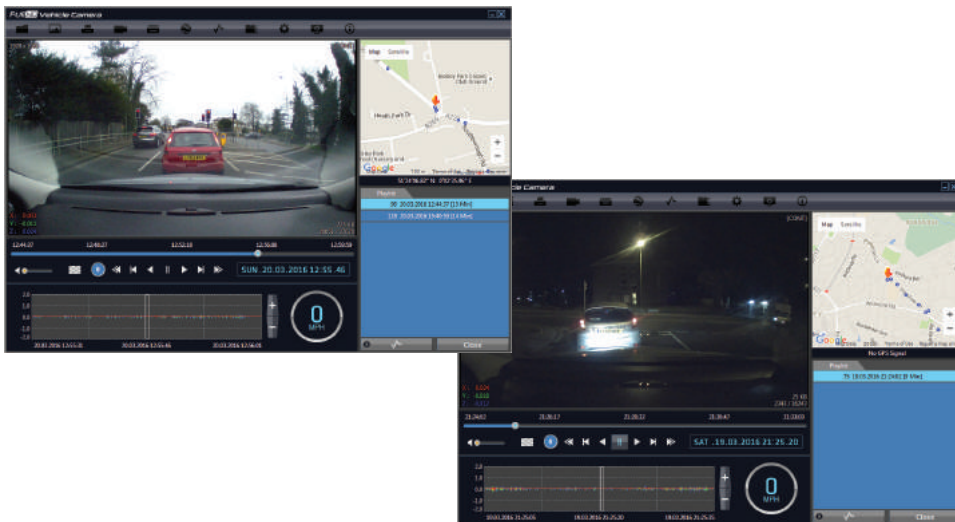

VisionTrack Software

What's in the box:

- VT1000 Vehicle Recorder
- Power Cable
- Sticker for Windscreen mounting
- Wire Splice clips
- SD Card